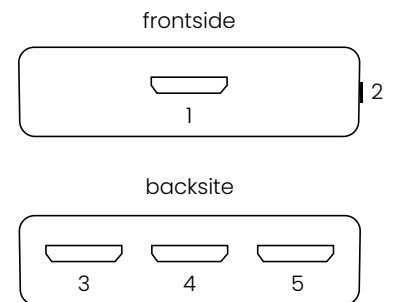

Audio

HDMI audio	DTS-HD Master Audio, Dolby TrueHD, Dolby Digital/AC3, DTS 5.1 and PCM stereo
------------	--

General

Dimensions (h x w x d)	19 x 87 x 60 mm
Weight	60 grams

Connections

- 1 HDMI output
- 2 Infrared receiver
- 3 HDMI input 3
- 4 HDMI input 2
- 5 HDMI input 1